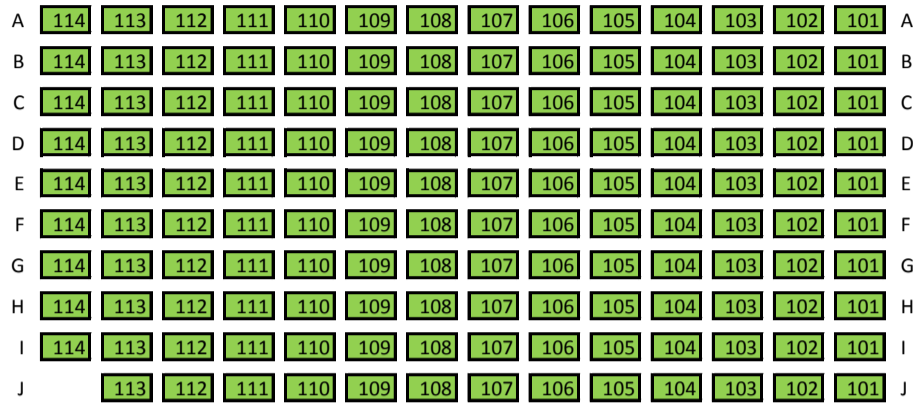

## Floor

DOOR

DOOR

Patrons using wheelchairs can sit on aisles on floor  
Need to kill one seat next to their location.

DOOR

## Balcony

No Elevator Access to Balc

 : 243 seats. Regular (1st Price)

 : 38 seats. Obstructed View (2nd Price)

Total Capacity = 281