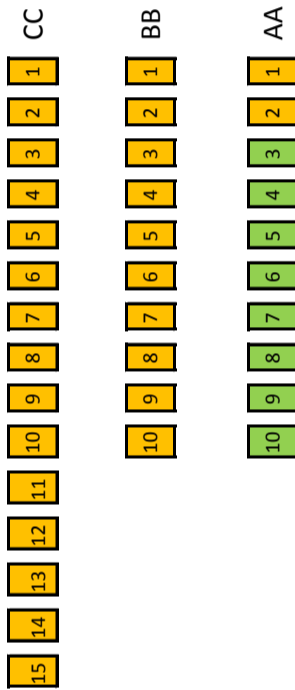

# STAGE

## Floor

DOOR

DOOR

Patrons using wheelchairs can sit on aisles on floor  
Need to kill one seat next to their location.

DOOR

## Balcony

No Elevator Access to Balc

 : 243 seats. Regular (1st Price)

 : 38 seats. Obstructed View (2nd Price)

Total Capacity = 281