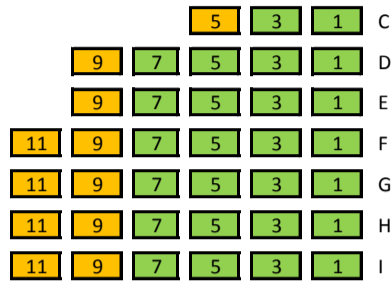

## Floor

DOOR

DOOR

Patrons using wheelchairs can sit on aisles on floor  
Need to kill one seat next to their location.

DOOR

## Balcony

No Elevator Access to Balc

 : 243 seats. Regular (1st Price)

 : 38 seats. Obstructed View (2nd Price)

Total Capacity = 281